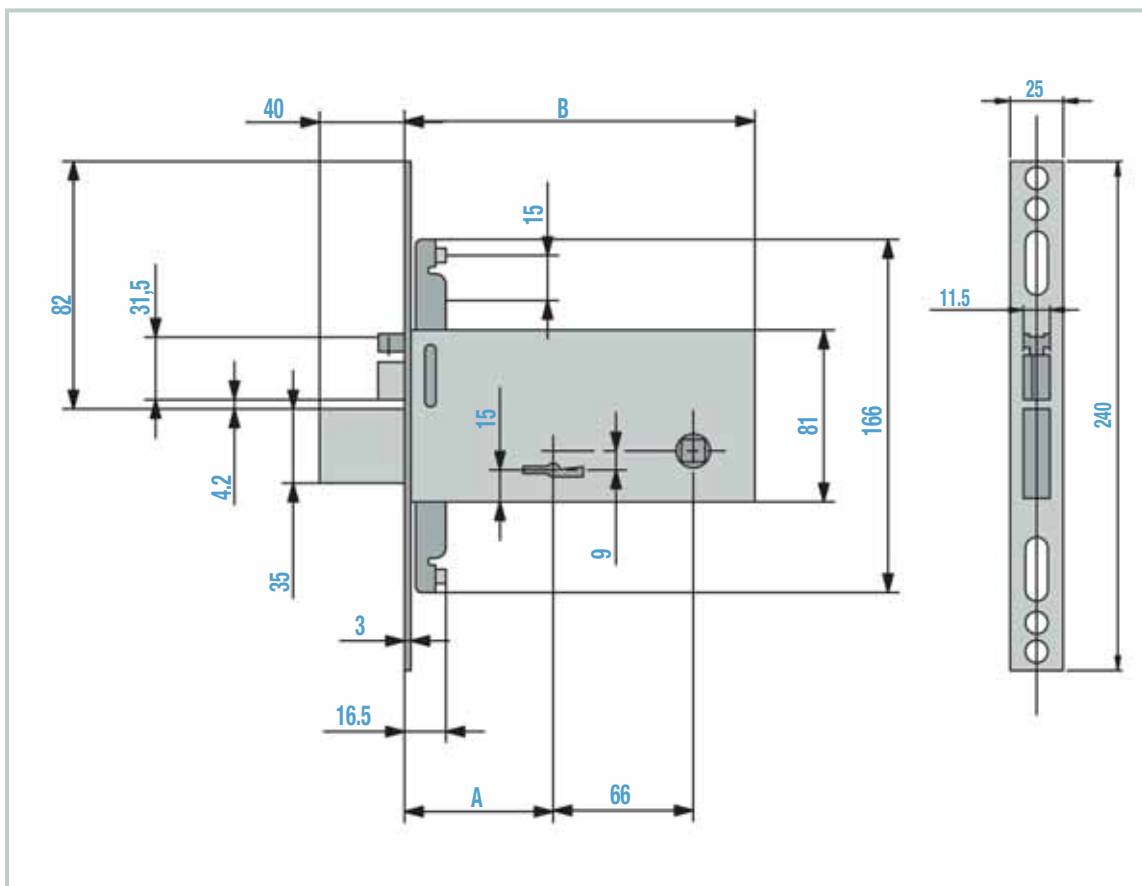

Codice / Code	A Entrata/Backset	B mm	N° chiusure Nr looking point		

Versione unificata per aste interne ed esterne
Standardized version for both internal and external rods

Scrocco e catenaccio
Latch and dead bolt

6971	70	165	1	1.202	10
6991	90	185	1	1.280	10
6973	70	165	3	1.360	10
6993	90	185	3	1.438	10

Non intercambiabili con le serie 6971/3 e 6991/3
Not suitable to 6971/3 and 6991/3

6901/SA	70	165	1	1.246	10
6903/SA	70	165	3	1.320	10