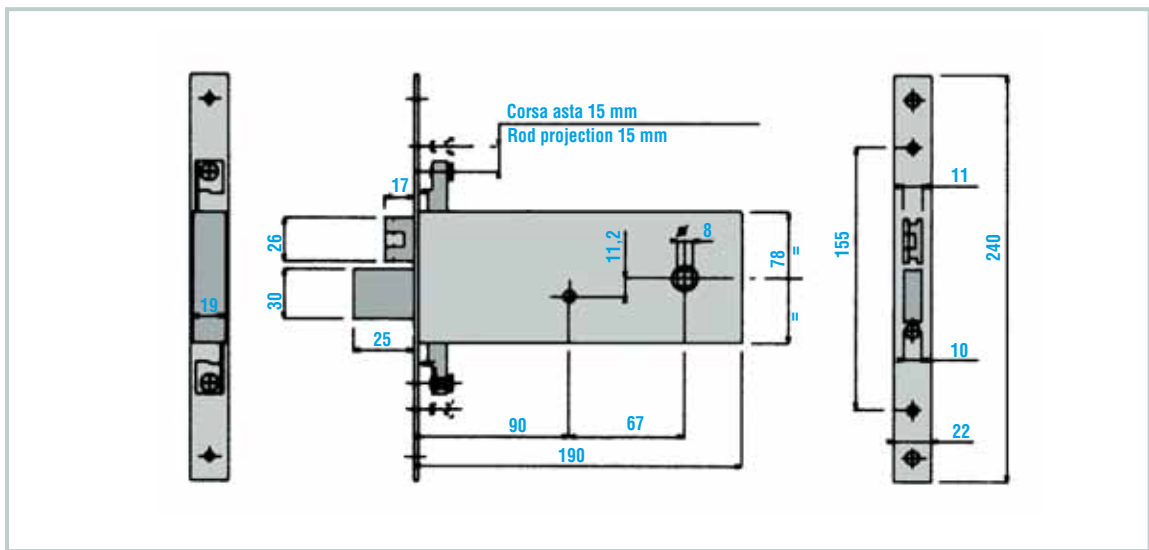

Packaging:

- 3 Cross keys
- 2 Nylon escutcheon for keys
- 1 Cup
- Fixing screws

To be ordered separately:

- Strikers

	Codice / Code	Entrata / Backset mm		
Scrocco e catenaccio Latch bolt and dead bolt	94005 90 080	90	1.180	10
Rullo e catenaccio Roller latch and dead bolt	94305 90 000	90	1.180	10
Solo catenaccio Dead bolt only	94405 90 000	90	990	10