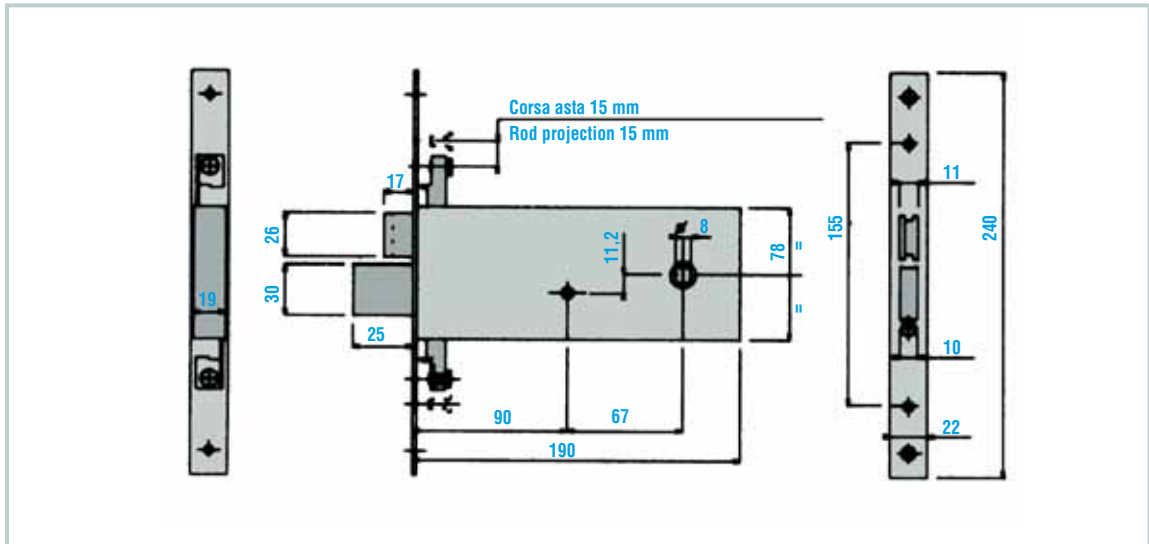

Codice / Code	Entrata / Backset mm		
Scrocco e catenaccio Latch bolt and dead bolt	94005 90 080	90	1.180	10
Rullo e catenaccio Roller latch and dead bolt	94305 90 000	90	1.180	10
Solo catenaccio Dead bolt only	94405 90 000	90	990	10