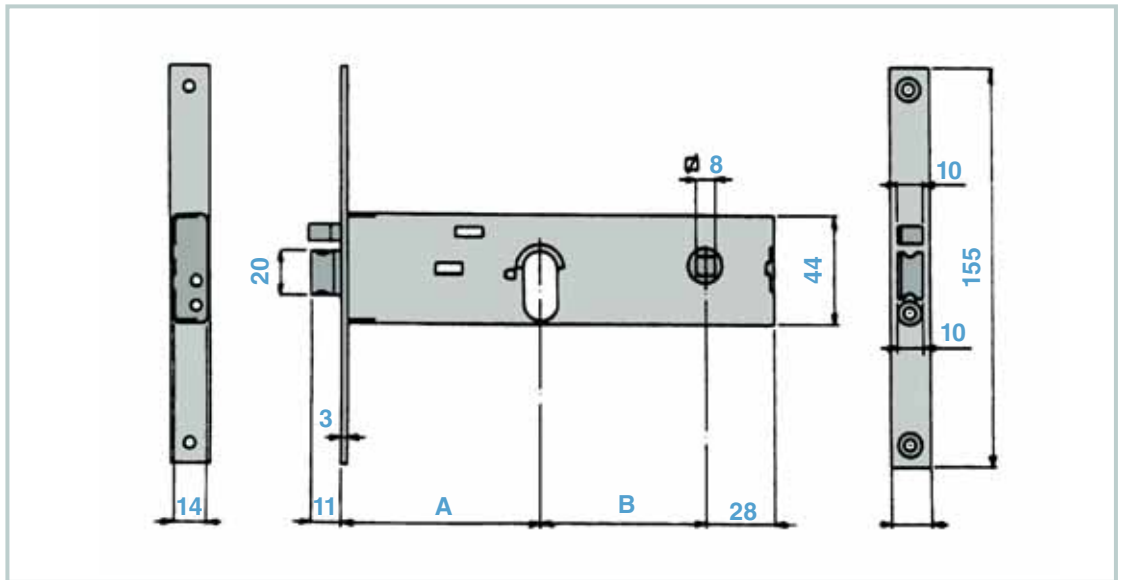

Elettroserrature
Electric lock

Codice / Code	Frontale Forend	A Entrata/Backset	B mm	gr.	
95400 70 080 VNE	16 mm	70	67	380	10
95400 80 080 VNE	16 mm	80	67	410	10
95900 70 080 VNE	22 mm	70	67	390	10
95900 80 080 VNE	22 mm	80	67	420	10

Accessori per serratura Black Serie 970

Accessories for Black 970 Series

Codice / Code

Pulsante meccanico in ottone
Brass mechanical push button

04910 00 000

35

10

Codice / Code

Coppia contatti elettrici in nylon
Set of nylon electric contacts

04920 00 000

30

10

Codice / Code

Coppia bobine
Set coils

04921 00 000

40

10

Codice / Code

Pomolo in nylon nero
Black nylon knob

05932 00 000

40

10