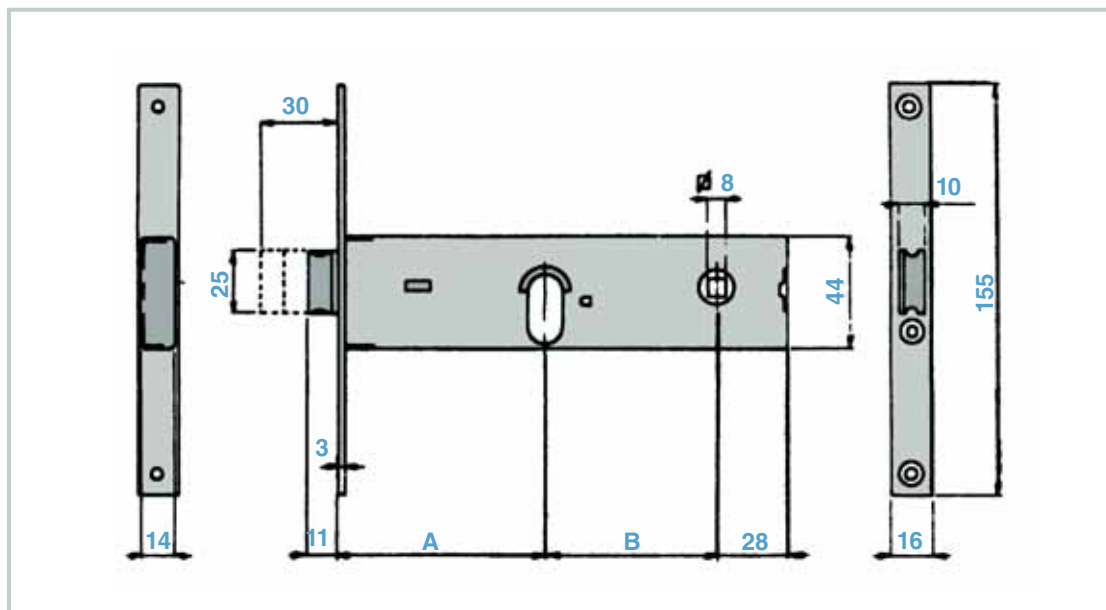

Scrocco e catenaccio ad 1 mandata incorporato
1-Throw latch with dead bolt function

Codice / Code	Frontale / Forend	A Entrata/Backset	B mm		
97000 58 080	16 mm	58	48	340	10
97000 70 080	16 mm	70	48	380	10
97500 58 080	22 mm	58	48	370	10
97500 70 080	22 mm	70	48	400	10

Scrocco e catenaccio a 2 mandate incorporato
2-Throws latch with dead bolt function

97002 70 080 VNE	16 mm	70	67	410	10
97002 80 080 VNE	16 mm	80	67	430	10
97502 70 080 VNE	22 mm	70	67	440	10
97502 80 080 VNE	22 mm	80	67	460	10

Scrocco e catenaccio a 2 mandate incorporato
Confezione industriale
2-Throws latch with dead bolt function
Bulk packing

97002 70 080 IND	16 mm	70	67	410	20
97002 80 080 IND	16 mm	80	67	430	20
97502 70 080 IND	22 mm	70	67	440	20
97502 80 080 IND	22 mm	80	67	460	20

Rullo e catenaccio ad 1 mandata incorporato
1-Throw roller with dead bolt function

97300 58 000	16 mm	58	48	320	10
97300 70 000	16 mm	70	48	350	10
97800 58 000	22 mm	58	48	340	10
97800 70 000	22 mm	70	48	370	10
97302 70 000 VNE	16 mm	70	67	360	10
97802 70 000 VNE	22 mm	70	67	400	10

Rullo e catenaccio a 2 mandate incorporato
2-Throws roller with dead bolt function

97302 70 000 VNE	16 mm	80	67	380	10
97802 70 000 VNE	22 mm	80	67	420	10