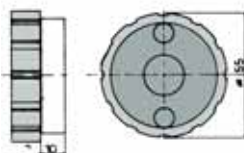

Codice / Code

Pomolo in nylon nero
Black nylon knob

05932 00 000

40

10