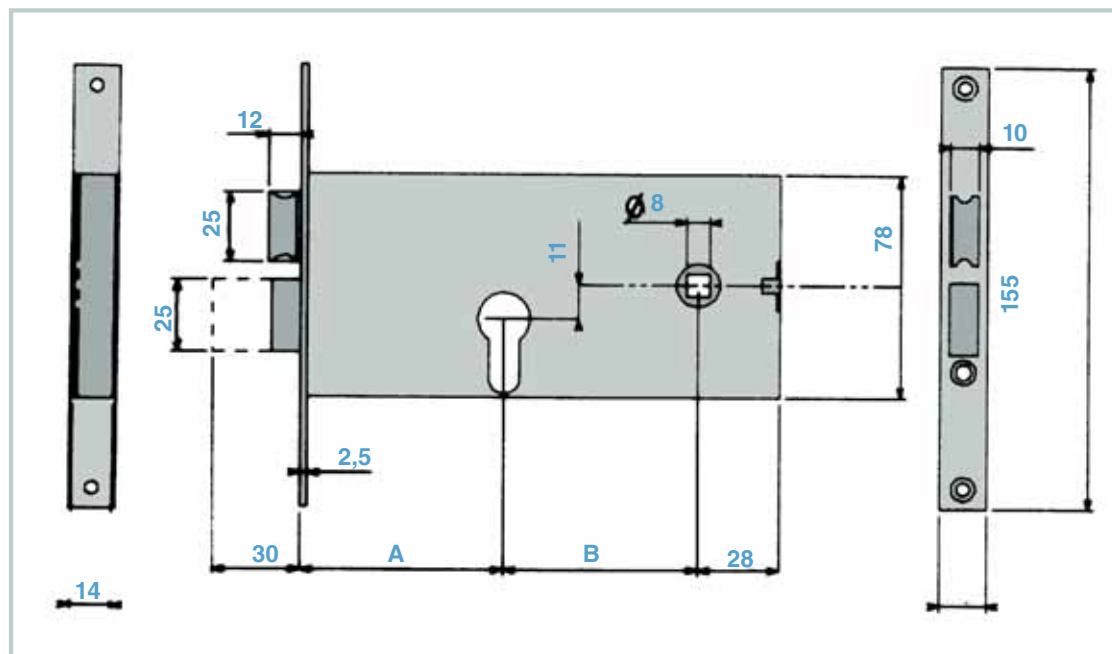

Codice / Code	Frontale / Forend mm	A Entrata/Backset	B mm		
Scrocco e catenaccio a 2 mandate <i>latch and 2-throw dead bolt</i>	96005 70 080	16	70	48	580	10
	96505 70 080	22	70	48	580	10
Scrocco e catenaccio a 3 mandate <i>latch and 3-throw dead bolt</i>	96007 70 080	16	70	67	650	10
	96007 80 080	16	80	67	800	10
	96007 90 080	16	90	67	720	10
	96507 70 080	22	70	67	670	10
	96507 80 080	22	80	67	700	10
	96507 90 080	22	90	67	740	10
Rullo e catenaccio a 3 mandate <i>Roller latch and 3-throw dead bolt</i>	96307 70 080	16	70	-	660	10
	96307 80 080	16	80	-	680	10
	96307 90 080	16	90	-	680	10
	96807 70 080	22	70	-	680	10
	96807 80 080	22	80	-	700	10
	96807 90 080	22	90	-	700	10
Solo catenaccio a 2 mandate <i>Only 2-throw dead bolt</i>	96405 70 080	16	70	-	630	10
	96905 70 080	22	70	-	640	10
Solo catenaccio a 3 mandate <i>Only 3-throw dead bolt</i>	96407 70 080	16	70	-	620	10
	96407 80 080	16	80	-	650	10
	96407 90 080	16	90	-	690	10
	96907 70 080	22	70	-	640	10
	96907 80 080	22	80	-	670	10
	96907 90 080	22	90	-	710	10