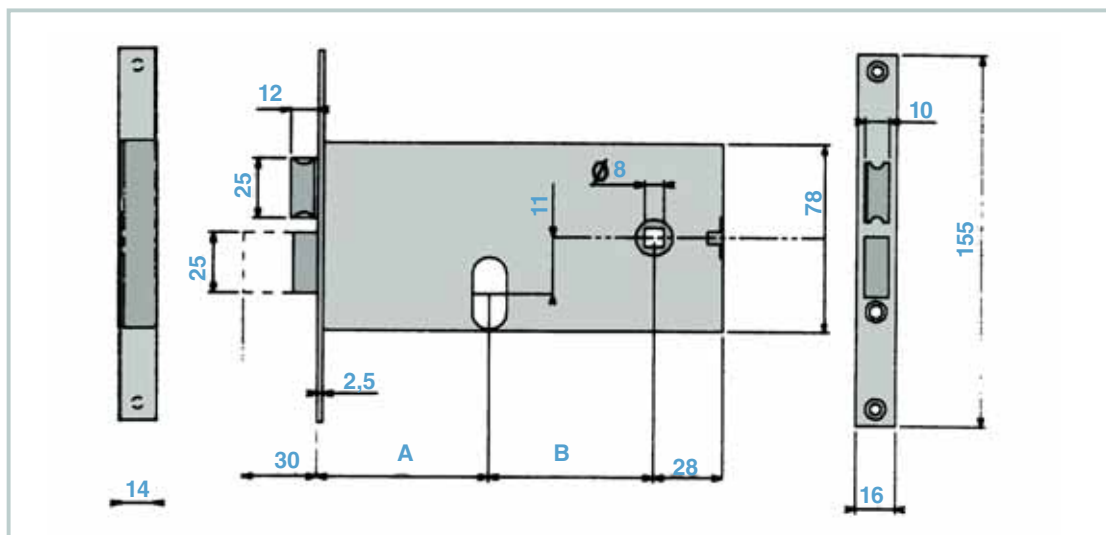

Codice / Code	Frontale / Forend mm	A Entrata/Backset	B mm		
Scrocco e catenaccio a 2 mandate <i>Latch and 2-throw dead bolt</i>	96000 58 080	16	58	48	510	10
	96000 70 080	16	70	48	540	10
	96500 58 080	22	58	48	560	10
	96500 70 080	22	70	48	590	10
Scrocco e catenaccio a 3 mandate <i>Latch and 3-throw dead bolt</i>	96002 70 080	16	70	67	660	10
	96002 80 080	16	80	67	680	10
	96002 90 080	16	90	67	700	10
	96502 70 080	22	70	67	670	10
	96502 80 080	22	80	67	690	10
	96502 90 080	22	90	67	720	10
Rullo e catenaccio a 2 mandate <i>Roller latch and 2-throw dead bolt</i>	96300 58 000	16	58	-	500	10
	96300 70 000	16	70	-	530	10
	96800 58 000	22	58	-	530	10
	96800 70 000	22	70	-	560	10
Rullo e catenaccio a 3 mandate <i>Roller latch and 3-throw dead bolt</i>	96302 70 080	16	70	-	660	10
	96302 80 080	16	80	-	680	10
	96302 90 080	16	90	-	680	10
	96802 70 000	22	70	-	680	10
	96802 80 000	22	80	-	700	10
	96802 90 000	22	90	-	700	10
Solo catenaccio a 3 mandate <i>Only 3-throw dead bolt</i>	96402 70 000	16	70	-	630	10
	96402 80 000	16	80	-	650	10
	96402 90 000	16	90	-	670	10
	96902 70 000	22	70	-	640	10
	96902 80 000	22	80	-	660	10
	96902 90 000	22	90	-	690	10