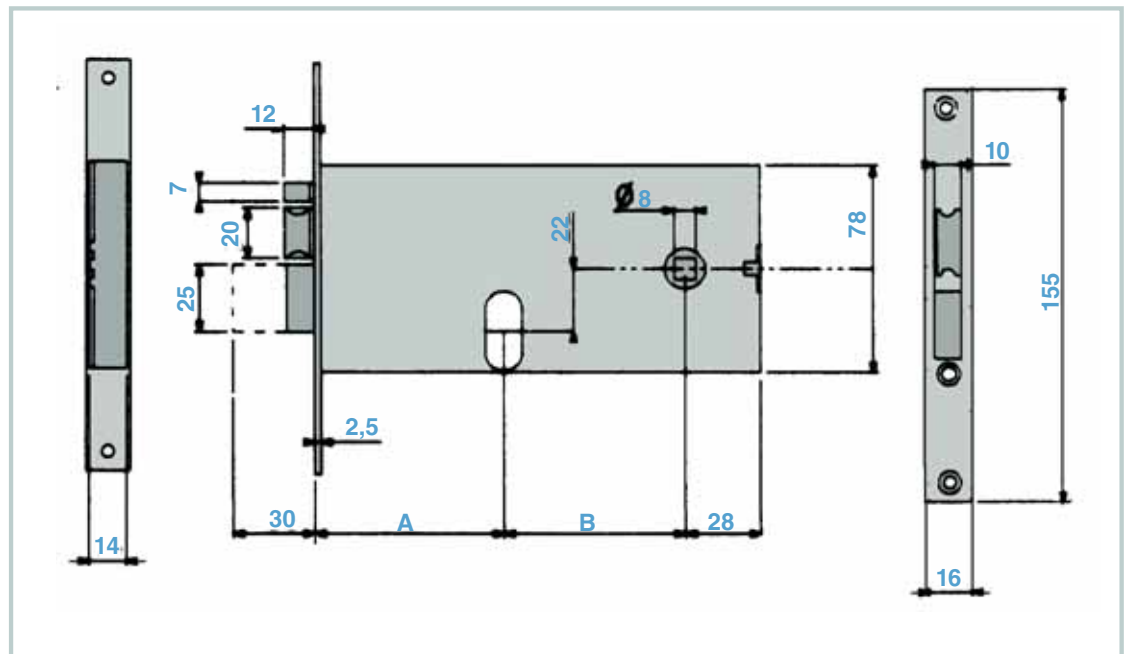

Elettroserrature
Electric locks

Codice / Code	Frontale / Forend mm	A Entrata/Backset	B mm		
95000 58 080	16	58	48	510	10
95000 70 080	16	70	48	540	10
95500 58 080	22	58	48	560	10
95500 70 080	22	70	48	590	10
95002 70 080	16	70	67	660	10
95002 80 080	16	80	67	680	10
95002 90 080	16	90	67	700	10
95502 70 080	22	70	67	670	10
95502 80 080	22	80	67	690	10
95502 90 080	22	90	67	720	10
95200 70 080	16	70	48	500	10
95700 70 080	22	70	48	530	10
95202 70 080	16	70	67	530	10
95702 70 080	22	70	67	560	10
95202 80 080	16	80	67	530	10
95202 90 080	16	90	67	560	10
95702 80 080	22	80	67	530	10
95702 90 080	22	90	67	560	10

Elettroserrature con
catenaccio a 2 mandate
Electric locks with
2-throw dead bolt

Elettroserrature con
catenaccio a 3 mandate
Electric locks with
3-throw dead bolt