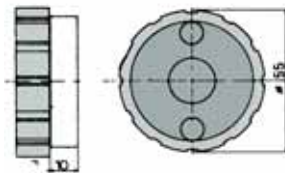

Codice / Code

Pomolo in nylon nero
Black nylon knob

05932 00 000

40

10